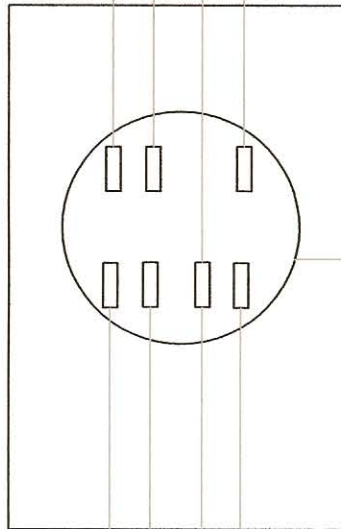

Form 14S Diagram, 4-Wire Delta, 120/208 Volts

FORM
14S
METER
FRONT VIEW

1 2 N 3
LOAD

2-Element
4-Wire Wye
FORM 14S

ROCKWOOD ELECTRIC UTILITY
WIRING DIAGRAM
SELF-CONTAINED SOCKET TYPE
THREE PHASE, FOUR WIRE WYE
120/208 VOLTS