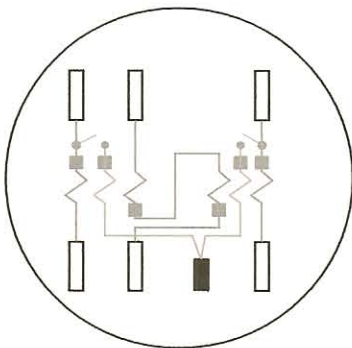

Form 14S Diagram, 4-Wire Delta, 120/208 Volts

FORM
14S
METER
FRONT VIEW

1 2 N 3
LOAD

2-Element
4-Wire Wye
FORM 14S

ROCKWOOD ELECTRIC UTILITY
WIRING DIAGRAM
SELF-CONTAINED SOCKET TYPE
THREE PHASE, FOUR WIRE WYE
120/208 VOLTS

RUS EQUIVALENT:
NONE

DWG. No.
M8-7S

DATE	REVISION	DATE	REVISION