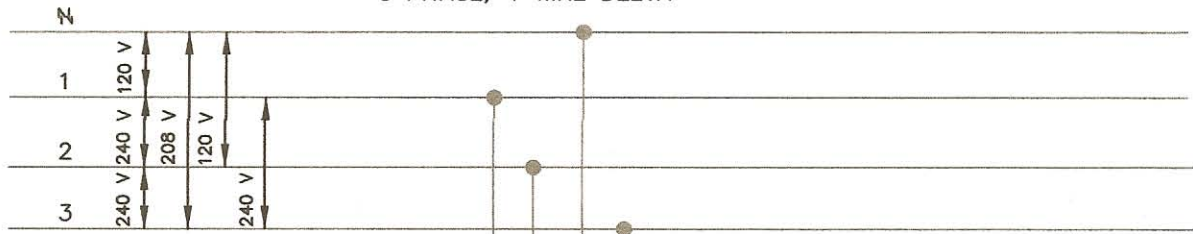

Form 15S Diagram, 4-Wire Delta, 120/240 Volts

3 PHASE, 4 WIRE DELTA

FORM
15S
METER
FRONT VIEW

2-Element
4-Wire Wye
FORM 15S

ROCKWOOD ELECTRIC UTILITY

WIRING DIAGRAM
SELF-CONTAINED SOCKET TYPE
THREE PHASE, FOUR WIRE DELTA
120/240 VOLTS