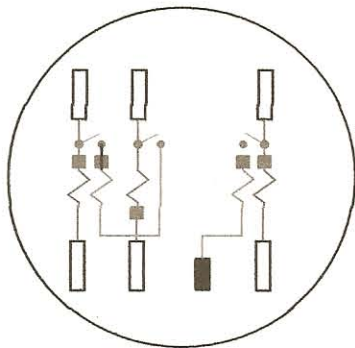

Form 15S Diagram, 4-Wire Delta, 120/240 Volts

3 PHASE, 4 WIRE DELTA

FORM
15S
METER
FRONT VIEW

2-Element
4-Wire Wye
FORM 15S

ROCKWOOD ELECTRIC UTILITY

WIRING DIAGRAM
SELF-CONTAINED SOCKET TYPE
THREE PHASE, FOUR WIRE DELTA
120/240 VOLTS

RUS EQUIVALENT:
NONE

DWG. No.

M8-6S

DATE	REVISION	DATE	REVISION