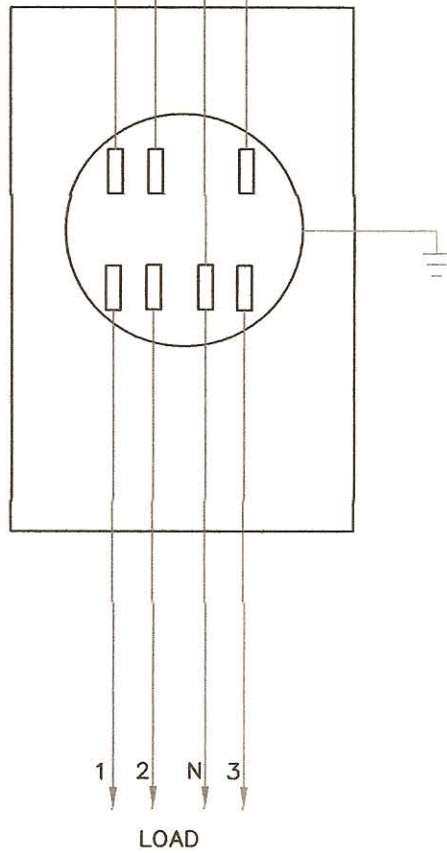

Form 15S Diagram, 4-Wire Delta, 120/240 Volts

3 PHASE, 4 WIRE DELTA

FORM
15S
METER
FRONT VIEW

2-Element
4-Wire Wye
FORM 15S

ROCKWOOD ELECTRIC UTILITY

WIRING DIAGRAM
SELF-CONTAINED SOCKET TYPE
THREE PHASE, FOUR WIRE DELTA
120/240 VOLTS